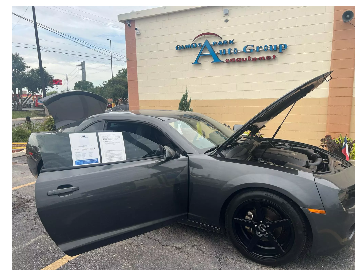

<http://www.saauto.net>

2013 Chevrolet Camaro Coupe 2D LS 3.6L V6 Auto

Stock #: NV-235550 **VIN:** 2G1FA1E37D9235550
Mileage: 91,850 **Engine:** V6 3.6L Gasoline
Transmission: Automatic **Ext. Color:** Silver

CITY: 19 mpg
HWY: 30 mpg

Gas MPG is based on EPA rating at time of manufacture.

SALE PRICE \$13,800

COMFORT EQUIPMENT & ACCESSORIES

Fuel Rims	Center Console
Rear tire rack	Satellite Radio
35 inch Nitro Trail grappler	Luxury Seats
6 piece Metal cloak steel Fenders with step.	Exterior Keypad Entry
3 MONTH 5,000 MILE POWER TRAIN WARRANTY	Winch
DEALER DISCOUNT PROGRAM	Rear Radio Control
Full ReCon	Overhead Console
Remote Fuel Door	Split Folding Rear Seat
Distrionic	Body Side Moldings
Remote Trunk Lid	Vanity Mirrors
Heads Up Display	Spoiler
HD Radio	Center Arm Rest
Digital Info Center	Teleaide System
Intermittent Wipers	Tow Package
Video System	Locking Tailgate